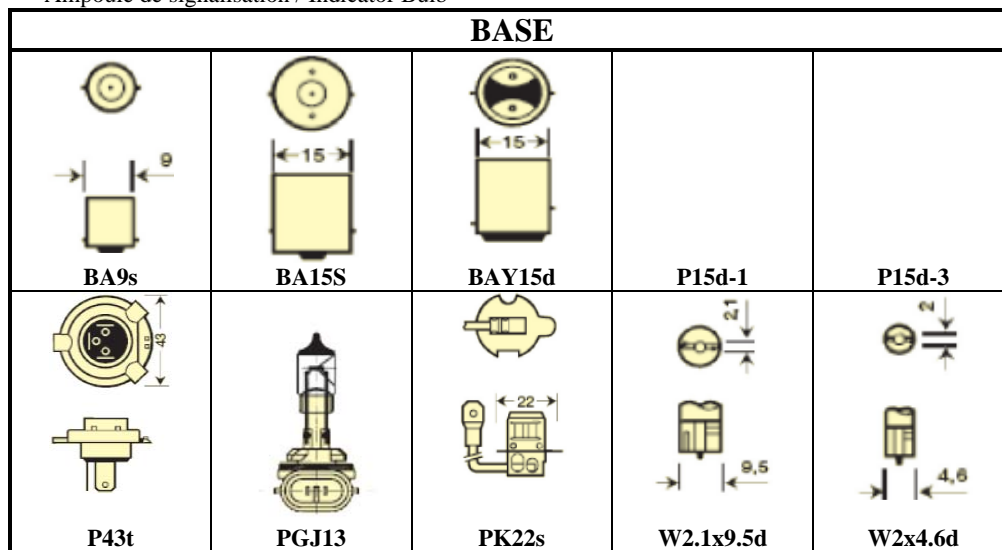

SYSTÈME ÉLECTRIQUE - ELECTRICAL SYSTEM

AMPOULES - BULBS

# Pièce / Part #	Reference	Base	Volts	Watts
BUA62		BA9s	6	3W
BUA3603		P15d-1	12	25/25W
BUA3603H*		P15d-1	12	25/25W
BUA3603A		P15d-1	12	35/35W
BUA3603AH*		P15d-1	12	35/35W
BUA3625		P15d-1	6	25/25W
BUA4513		BA15s	6	21CP
BUA4527	1156	BA15s	12	32CP
BUA4813	1154	BAY15d	6	17/5.3W
BUA4828	1157	BAY15d	12	32CP
BU89	89	BA15s	12	7.5W
BU194	194	W2.1x9.5d	12	2W
BU894*	894	PGJ13	12	37.5W
BU126060ST		P43t	12	60/60W
BU1658*		PK22s	12	55W
BU1661*		P43t	12	60/55W
BU1702**		W2x4.6d	12	1.2W
BU1712T		W2.1x9.5d	12	3W
BU124545		P15d-3	12	45/45W
BU126060		P15d-3	12	60/60W

* Ampoule halogène / Halogen Bulb

** Ampoule de signalisation / Indicator Bulb

Modèle / Model	Année / Year	Phare / Headlight	Feu arrière / Taillight	Instrument	Signalisation / Indicator
ARCTIC CAT					
250 2x4	2002-05	---	BUA4828	---	---
250 2x4	1999-2001	BUA3603AH*	BUA4828	---	---
250 4x4	2001	BUA3603AH*	BUA4828	---	---
250 4x4	2002-05	---	BUA4828	---	---
300 2x4	1998-2001	BUA3603AH*	BUA4828	---	---
300 2x4	2002-03	---	BUA4828	---	---
300 4x4	1998-2001	BUA3603AH*	BUA4828	---	---
300 4x4	2002-05	---	BUA4828	---	---

* Halogène / Halogen

(L) Lower Headlight